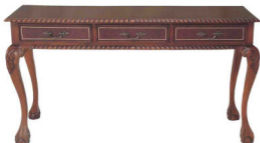

Chipp Concave Partner Desk L/G
H 170 X 80 X 80

**FWT 5 C-M**

French Writing Table 140 x 80 L/G
H 76 X 140 X 80

**FWT 5 A-M**

French Writing Table A 10 Drawer L/G
H 76 X 160 X 90

WTB - M

Writing Table 3 Drawer
H 75 X 130 X 70

WTB 3 - M

Writing Table 3 Drawer KD L/G
H 75 X 130 X 70

WTBA - M
Raffles Poker Table KD L/G
H 80 X 92 X 92

KRS 412 D - M
Raffles Chair Diner L/G
H 87 X 50 X 50

KRS 412 - M
Raffles Chair L/G
H 87 X 60 X 54

MJ 523 - M
Hall Table Gallery
H 95 X 76 X 54

WTV 2 - M
Writing Table Victorian 2 Drawer L/G
H 77 X 91 X 55

MJ 444 - M
Writing Table 2 Drawer L/G
H 76 X 106 X 43

MJ 443 - M
Writing Table 3 Drawer L/G
H 76 X 135 X 43